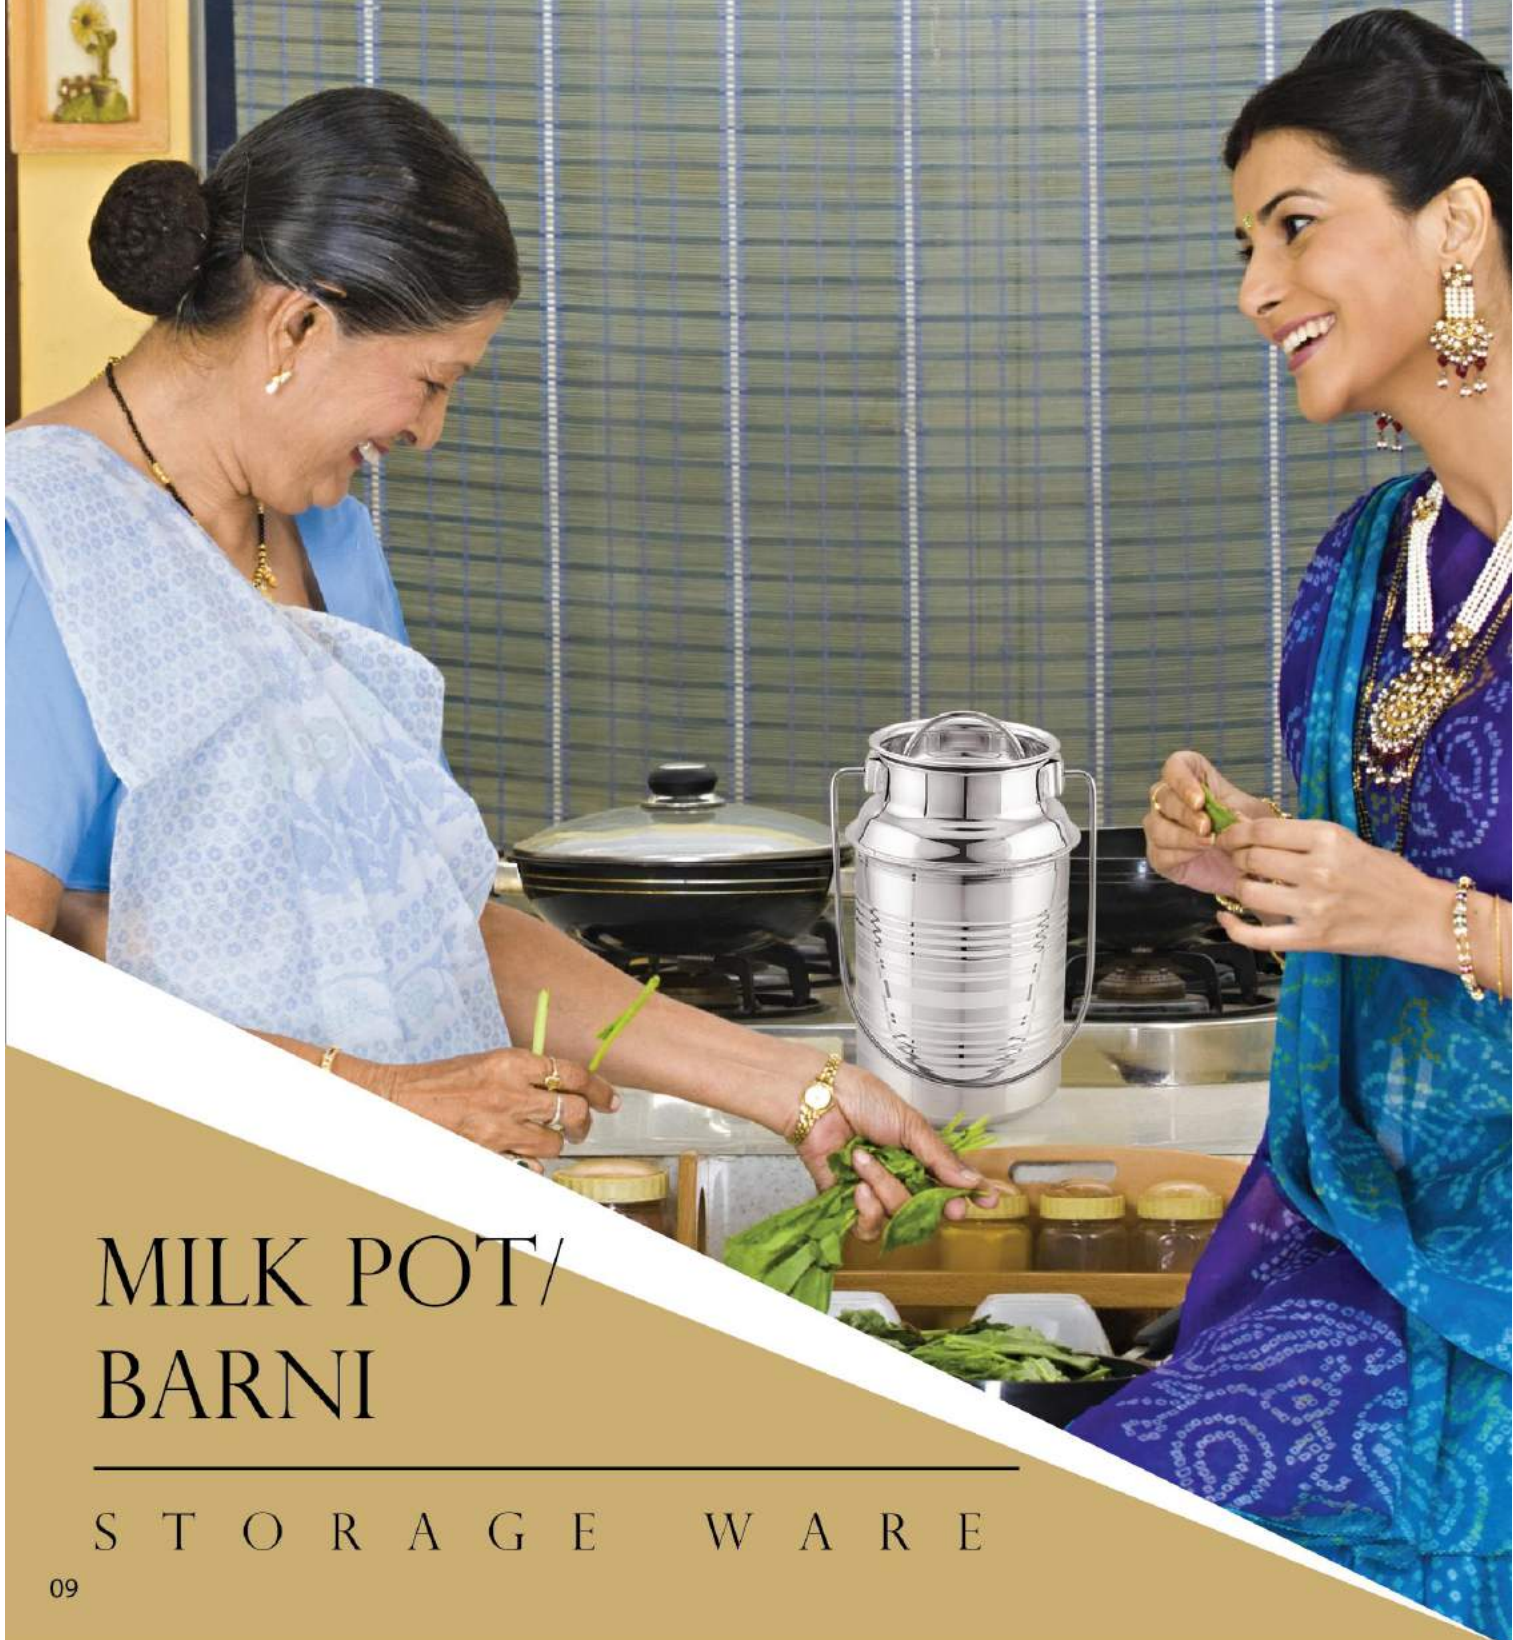

MILK POT STORAGE WARE

MILK POT/
BARNI

STORAGE WARE